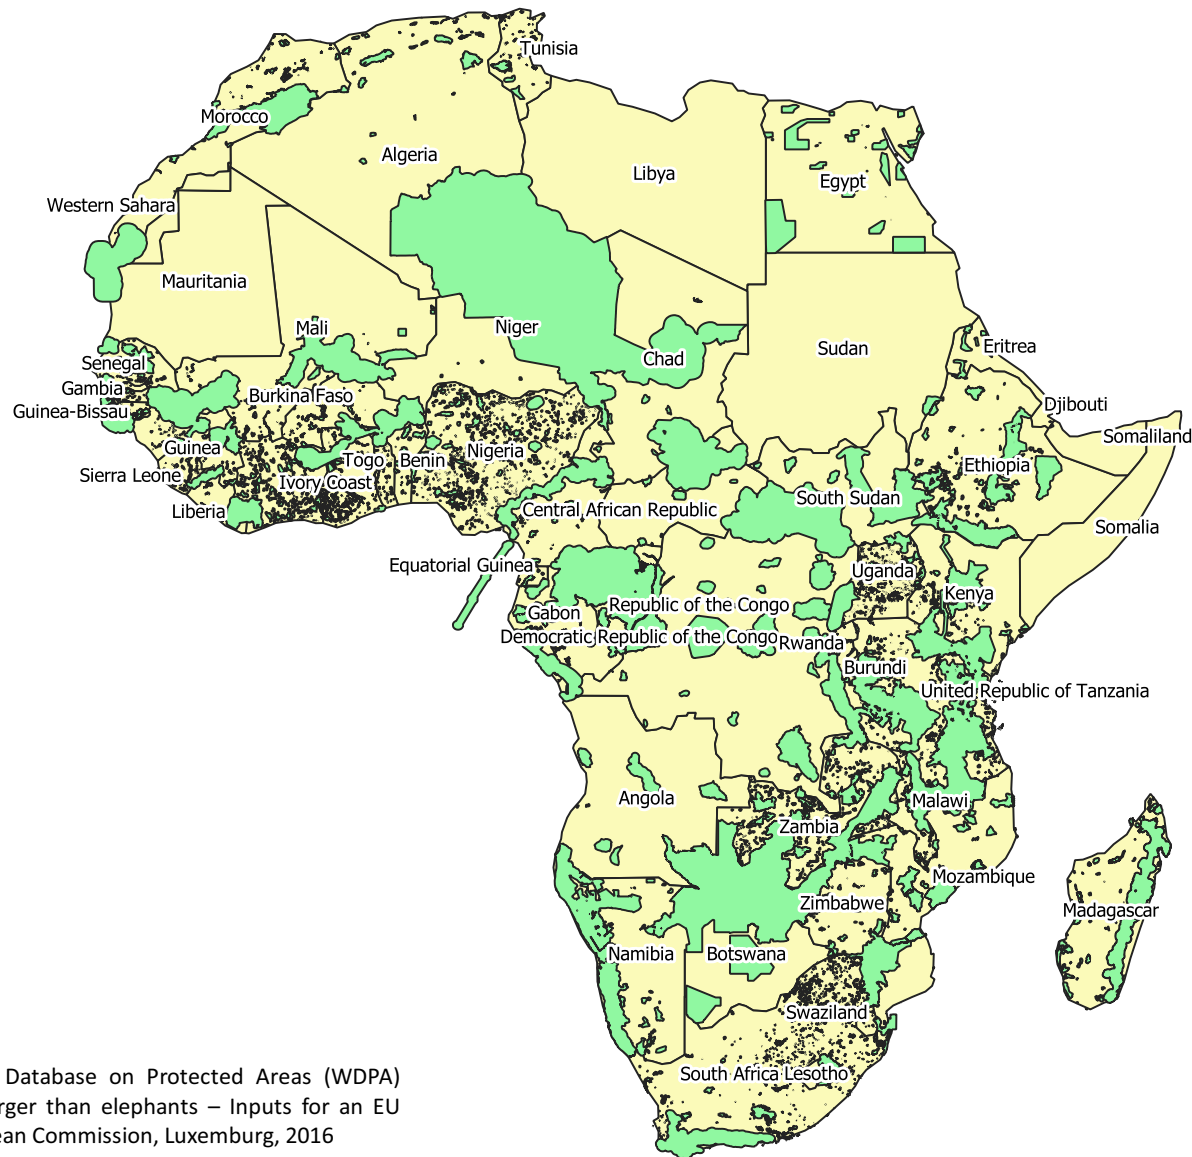

# ACCIÓN INTERNACIONAL DEL PLAN TIFIES

## Áreas Clave para la Biodiversidad (ACBs) - África

### LEYENDA

 ACBs: Áreas Clave para la Biodiversidad del Plan TIFIES\*

750 0 750 1.500 2.250 km

\*WD\_PAs: UNEP-WCMC and IUCN (2021), Protected Planet: The World Database on Protected Areas (WDPA) [Online], October 2021, Cambridge, UK; UNEP-WCMC and IUCN; KLCs: Larger than elephants – Inputs for an EU strategic approach to wildlife conservation in Africa: regional analysis, European Commission, Luxembourg, 2016